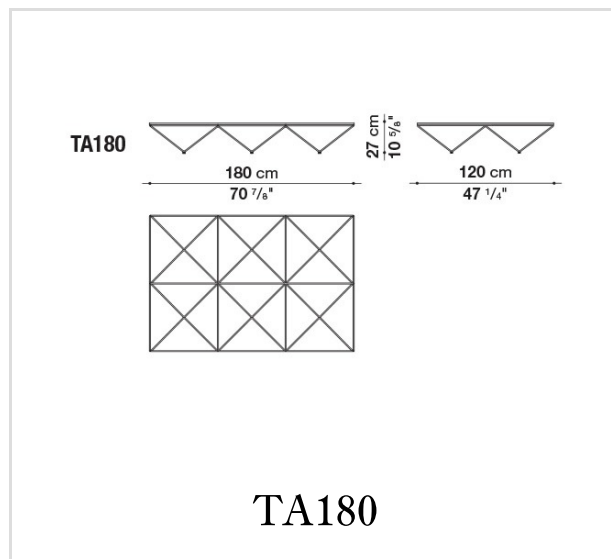


Alanda '18

SMALL TABLES

Paolo Piva

Description

The Alanda coffee table, an iconic piece that ushered in the 1980s, is now revisited in homage to Paolo Piva, the great architect and designer who passed away last year. A highly successful classic and sought-after vintage furnishing complements, Alanda is one of the most typical design objects of a period with a wealth of strong, daring stylistic signs, often in a dialogue with architecture, reproducing its most attractive, characteristic elements in miniature. The Alanda's structure, serving as both pedestal and support, recalls a group of upturned pyramids, a geodetic frame that has always characterized it as if it was a magical object, entrapping and amplifying cosmic energy. Alanda '18 is offered in two sizes - 120 x 120 cm and 120 x 180 cm - with structure in glossy black painted steel and top in extra light or smoky glass.

Technical information

Technical drawings

B&B Italia reserves the right to make technological and aesthetic improvements to its models, including changes to the sizes and materials, without notice. The technical drawings do not define the details of the product. The measurements shown are indicative and may undergo changes. In particular, the dimensions relevant to the padded parts are subject to usage tolerances over time caused by the normal adjustment of the padding. For the specific information, please contact the dealer closest to you.