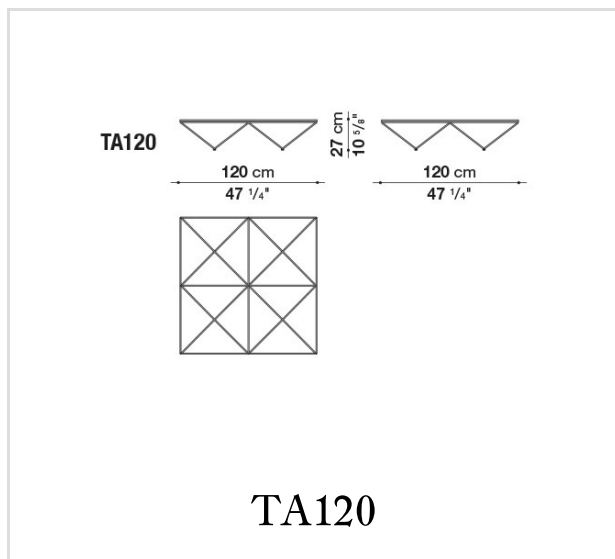


Alanda '18

SMALL TABLES

Paolo Piva

Description

The Alanda coffee table, an iconic piece that ushered in the 1980s, is now revisited in homage to Paolo Piva, the great architect and designer who passed away last year. A highly successful classic and sought-after vintage furnishing complements, Alanda is one of the most typical design objects of a period with a wealth of strong, daring stylistic signs, often in a dialogue with architecture, reproducing its most attractive, characteristic elements in miniature. The Alanda's structure, serving as both pedestal and support, recalls a group of upturned pyramids, a geodetic frame that has always characterized it as if it was a magical object, entrapping and amplifying cosmic energy. Alanda '18 is offered in two sizes - 120 x 120 cm and 120 x 180 cm - with structure in glossy black painted steel and top in extra light or smoky glass.

Technical information

Technical drawings

B&B Italia reserves the right to make technological and aesthetic improvements to its models, including changes to the sizes and materials, without notice. The technical drawings do not define the details of the product. The measurements shown are indicative and may undergo changes. In particular, the dimensions relevant to the padded parts are subject to usage tolerances over time caused by the normal adjustment of the padding. For the specific information, please contact the dealer closest to you.