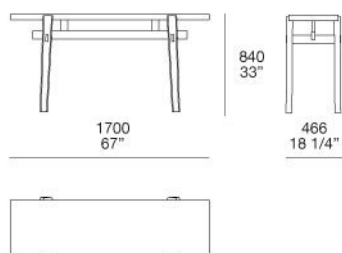

TOP AND LATHS

Solid wood

HOME HOTEL

JEAN-MARIE MASSAUD (2016)

SC185

VY060

CL170

PL185