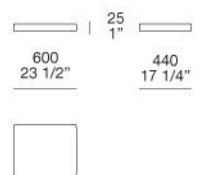

HOME HOTEL

JEAN-MARIE MASSAUD (2016)

VY060

CU060

Poliform