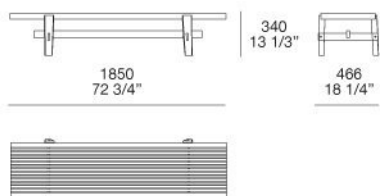

TOP AND LATHS

Solid wood

HOME HOTEL

JEAN-MARIE MASSAUD (2016)

SC185

VY060

CL170

PL185