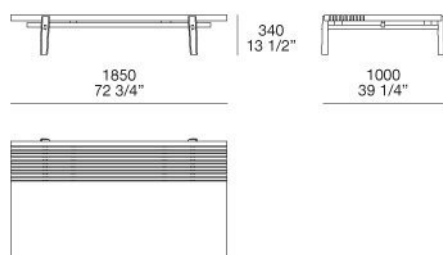

HOME HOTEL

JEAN-MARIE MASSAUD (2016)

VY060

TA185

Poliform