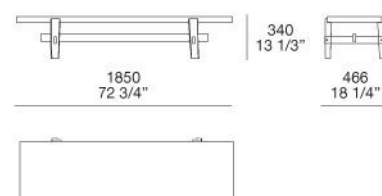

HOME HOTEL

JEAN-MARIE MASSAUD (2016)

VY060

PN185

Poliform