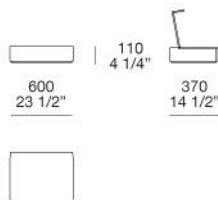

TOP AND LATHS

Solid wood

HOME HOTEL

JEAN-MARIE MASSAUD (2016)

SC185

VY060

CL170

PL185