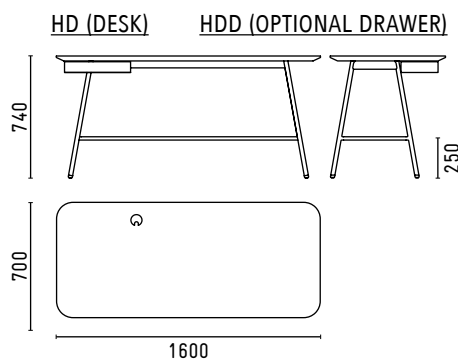

DIMENSIONS

OPTIONAL SCREENS