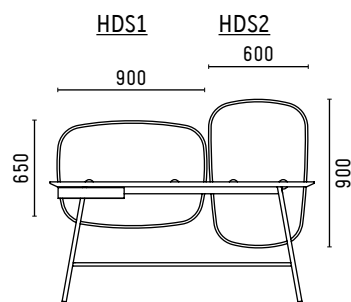

DIMENSIONS

OPTIONAL SCREENS