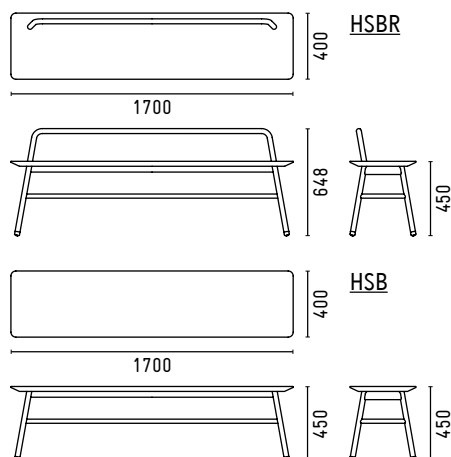

DIMENSIONS