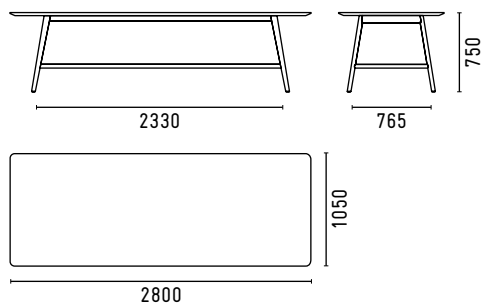

The tabletop appears to float above the beautifully shaped and tapered timber base, which also includes a steel stretcher rail for structural rigidity, gently wrapped in timber veneer.

MATERIALS

Top made of solid ash profiles, timber veneer on a timber particle board. Stretcher rail made of steel wrapped in timber veneer. Base frame in solid ash.

Available in natural, carbon stained or walnut stained ash.

DESIGNER

Metrica, 2015

CERTIFICATION

FSC certified timbers  
CARB / TSCA IV certified

DIMENSIONS

HDT28

HDT22