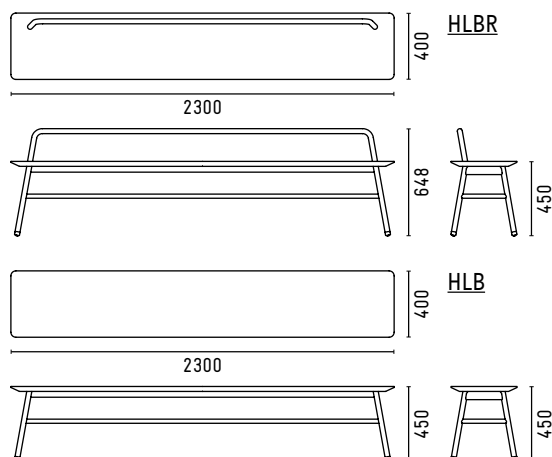

CERTIFICATION

FSC certified timbers
CARB / TSCA IV certified