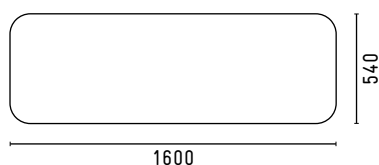

DIMENSIONS

HC

DESIGNER

Metrica, 2017

**HOLLAND BENCH**

The Holland bench's beauty lies in its simplicity and structural rigor. Use it as a relaxed alternative to dining chairs, a functional bench in a hallway, at the foot of a bed, or as a flexible option in a commercial setting. The Holland bench is available in two lengths with or without the curved backrest and a slim seat pad.