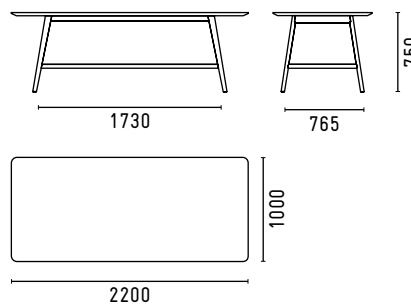

The tabletop appears to float above the beautifully shaped and tapered timber base, which also includes a steel stretcher rail for structural rigidity, gently wrapped in timber veneer.

MATERIALS

Top made of solid ash profiles, timber veneer on a timber particle board. Stretcher rail made of steel wrapped in timber veneer. Base frame in solid ash.

Available in natural, carbon stained or walnut stained ash.

DESIGNER

Metrica, 2015

CERTIFICATION

FSC certified timbers  
CARB / TSCA IV certified

DIMENSIONS

HDT28

HDT22